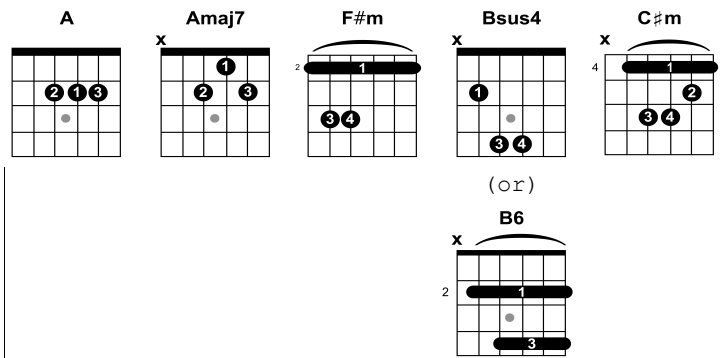

Drive – The Cars

Key: A Capo: 2nd Fret Notes: 3 Simple down beats then sing

[Intro]

A – Amaj7 [2x]

[Verse 1]

A Amaj7 A Amaj7
Who's gonna tell you when, – it's to late.
 A Amaj7 A Amaj7
Who's gonna tell you things – aren't so great.

[Chorus]

F#m Bsus4 F#m B
You can't go on, – thinkin' – nothing's wrong.
 A Amaj7 A Amaj7
Who's gonna drive you home, - tonight?

[Verse 2]

A Amaj7 A Asus2
Who's gonna pick you up, – when you fall?
 A Amaj7 A Asus2
Who's gonna hang it up, – when you call?
 A Amaj7 A Asus2
Who's gonna pay attention, – to your dreams?
 A Amaj7 A Asus2
And who's gonna plug their ears, – when you scream?

[Chorus]

F#m Bsus4 F#m B
You can't go on, – thinkin' – nothing's wrong.
 A Amaj7 A Amaj7
Who's gonna drive you home, – tonight?

[instrumental]

A – Amaj7 [2x]

C#m – D – A/E – E

[Verse 3]

A Amaj7 A Asus2
Who's gonna hold you down, – when you shake?
 A Amaj7 A Asus2
Who's gonna come around, – when you break?